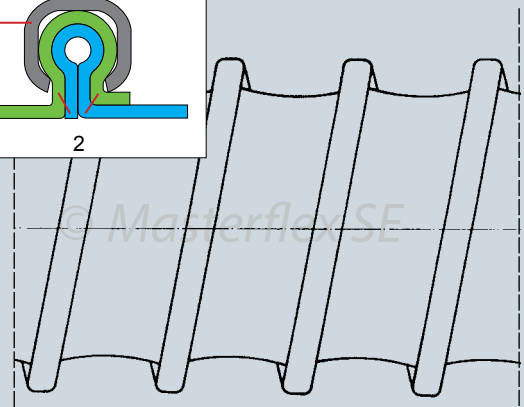

Features & Benefits

- Standard R8 insulation provides better energy performance compared to R4 insulation.
- Galvanized steel helix creates a rigid flexible core that maintains its shape at all turns and offsets.
- Manufactured in Houston, Texas, allows for quick response and service on all projects throughout the United States.
- Standard lead time is 4 to 6 weeks, depending on the quantity ordered and desired end treatment.

Construction

- External helix
- Hose wall: neoprene-coated polyester fabric

Temperature Range

- 30°F up to +300°F

MD All Weather Flexible Duct

Dia (in.)	Positive (in. w.c.)	Negative (in. w.c.)	*Bending radius (in.)	Weight (lbs./ft.)	Product Code
12	28	4	8.4	1.40	282-300-025
14	23	3	9.8	1.67	282-350-025
16	19	3	11.2	2.08	282-400-025
18	18	2	14.4	2.41	282-450-025
20	17	2	16.0	2.75	282-500-025
22	17	1	17.6	3.08	282-550-025
24	16	1	19.2	3.42	282-600-025

*Referring to the inner side of the elbow of hose.
The above mentioned data refers to an average and ambient temperature of 68o F. Subject to technical changes and color variations. Please refer to technical data sheet when selecting hose.

Standard Production

- Diameter: 12” to 24”
- Color: yellow
- Standard lengths:
25’-raw end treatment

Available on Request

- Special lengths

Installation and connection possibilities

Car-Grip hose clamp, screwable