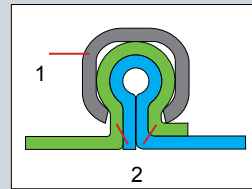

Temperature Range

- -30°F up to +300°F